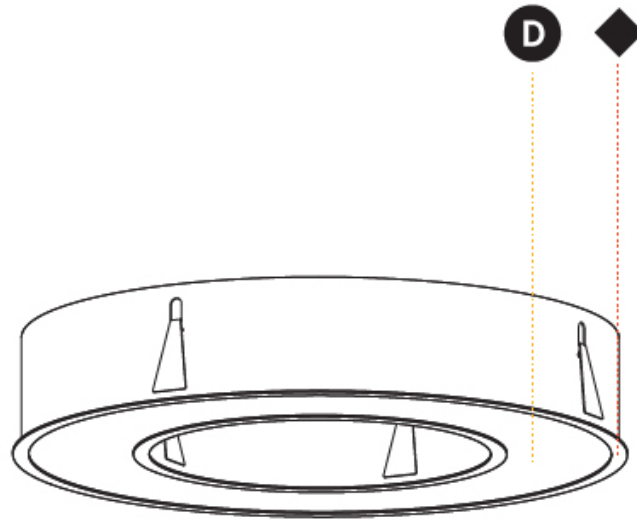

GLORIOUS 150 RECESSED

A37500-

PROJECT _____

TYPE _____

SPECIFIER _____

QUANTITY _____

DATE _____