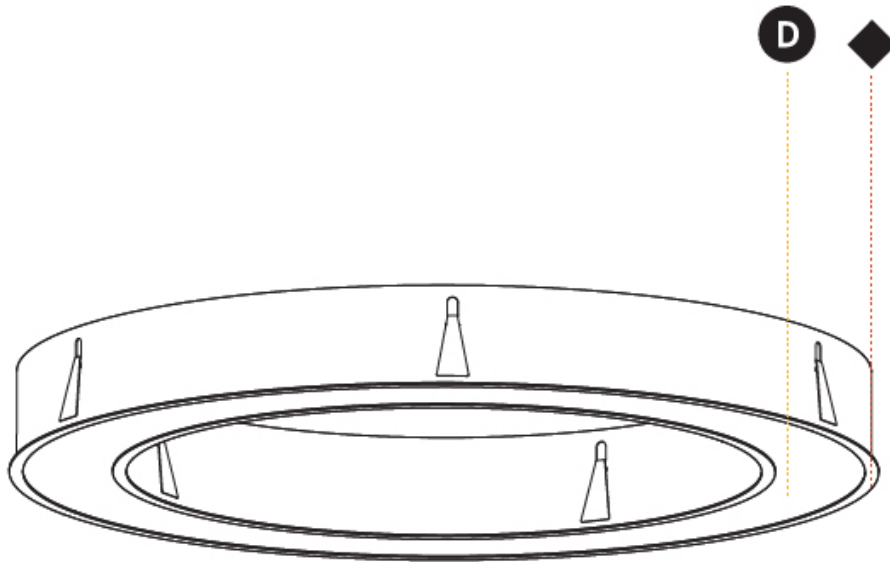

A37507-

PROJECT _____

TYPE _____

SPECIFIER _____

QUANTITY _____

DATE _____

GLORIOUS COLOR FINISH CHART

PROJECT
TYPE
SPECIFIER
QUANTITY
DATE