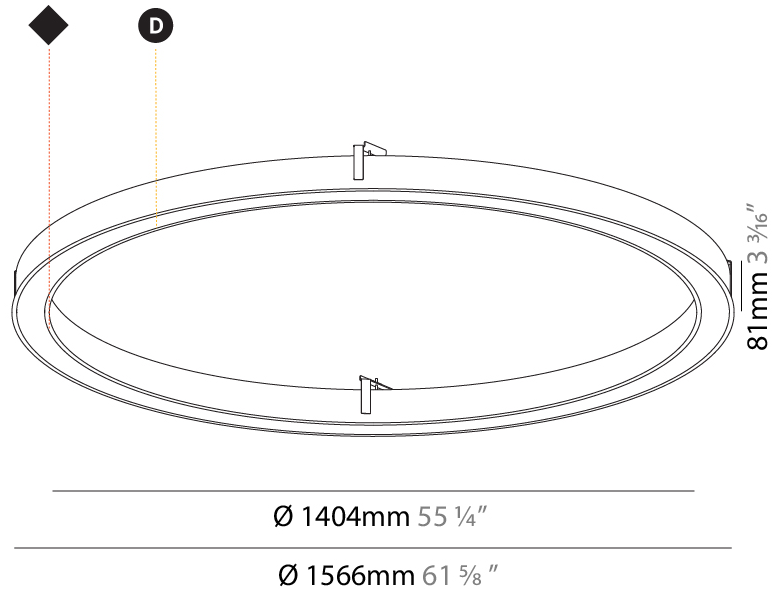

PHYSICAL

Shape: Round
 Diameter (mm): 816
 Diameter (in): 32 1/8
 Height (mm): 81
 Height (in): 3 3/16
 Min. Recessing Depth (mm): 120
 Min. Recessing Depth (in): 4 3/4
 Weight (kg): 6.755
 Weight (lbs): 14.89
 Diffuser: [PMMA - Opal / Microprism / Clear Microprism](#)
 Fixture Finish: [SSR / BKV / CWI / CRY / HAB / UFT / ITA / RUA / FTG / MYG / LOD / PUS / FRO / FUP / KIA / POP / BLS / SPG / MEY / GOH / CHC / COM / ABZ / JAG / OBR / MOS / ROR](#)
 Fixture Material: [PMMA / Aluminum](#)
 Cut-out Measurements: Dia.807mm / 31 3/4"

Shape: Round
Diameter (mm): 1566
Diameter (in): 61 5/8
Height (mm): 81
Height (in): 3 3/16
Min. Recessing Depth (mm): 120
Min. Recessing Depth (in): 4 3/4
Weight (kg): 14.042
Weight (lbs): 30.96
Diffuser: PMMA - Opal / Microprism / Clear Microprism
Fixture Finish: SSR / BKV / CWI / CRY / HAB / UFT / ITA / RUA / FTG / MYG / LOD / PUS / FRO / FUP / KIA / POP / BLS / SPG / MEY / GOH / CHC / COM / ABZ / JAG / OBR / MOS / ROR
Fixture Material: PMMA / Aluminum
Cut-out Measurements: Dia. 1557mm/61 5/16"

Certified By: Certified for North American Standards
IP rating: IP20

1557mm x 1413mm
61 5/16" x 55 5/8"

120mm
4 3/4"

10 - 30mm
3/8" - 1 3/16"

PROJECT	_____
TYPE	_____
SPECIFIER	_____
QUANTITY	_____
DATE	_____

Shape: Round
Diameter (mm): 3016
Diameter (in): 118 3/4
Height (mm): 81
Height (in): 3 3/16
Min. Recessing Depth (mm): 120
Min. Recessing Depth (in): 4 3/4
Weight (kg): 27.132
Weight (lbs): 59.69
Diffuser: PMMA - Opal / Microprism / Clear Microprism
Fixture Finish: SSR / BKV / CWI / CRY / HAB / UFT / ITA / RUA / FTG / MYG / LOD / PUS / FRO / FUP / KIA / POP / BLS / SPG / MEY / GOH / CHC / COM / ABZ / JAG / OBR / MOS / ROR
Fixture Material: PMMA / Aluminum
Cut-out Measurements: Dia. 3007mm/118 3/8"