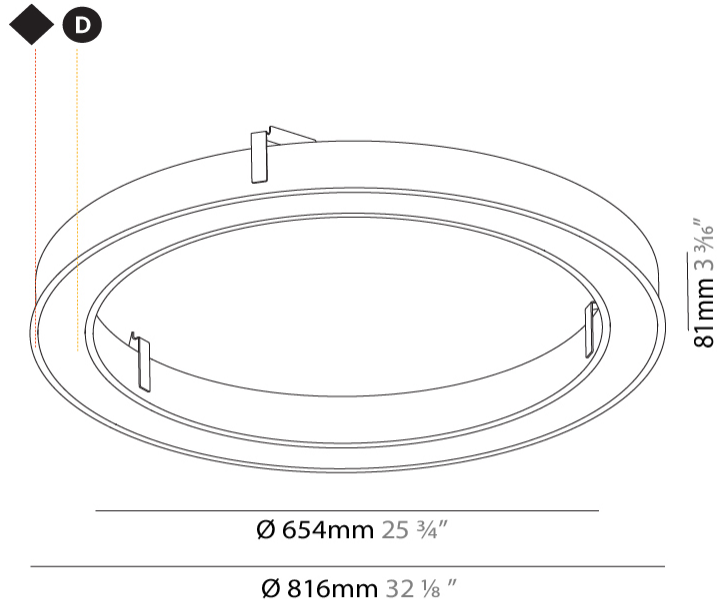

PHYSICAL

Shape: Round
 Diameter (mm): 816
 Diameter (in): 32 1/8
 Height (mm): 81
 Height (in): 3 3/16
 Min. Recessing Depth (mm): 120
 Min. Recessing Depth (in): 4 3/4
 Weight (kg): 6.755
 Weight (lbs): 14.89
 Diffuser: [PMMA - Opal / Microprism / Clear Microprism](#)
 Fixture Finish: [SSR / BKV / CWI / CRY / HAB / UFT / ITA / RUA / FTG / MYG / LOD / PUS / FRO / FUP / KIA / POP / BLS / SPG / MEY / GOH / CHC / COM / ABZ / JAG / OBR / MOS / ROR](#)
 Fixture Material: [PMMA / Aluminum](#)
 Cut-out Measurements: Dia.807mm / 31 3/4"

Certified By: Certified for North American Standards
 IP rating: IP20

PROJECT
TYPE
SPECIFIER
QUANTITY
DATE

807mm x 663mm
31 3/4" x 26 1/8"

120mm
4 3/4"

10 - 30mm
3/8" - 1 3/16"

PROJECT	_____
TYPE	_____
SPECIFIER	_____
QUANTITY	_____
DATE	_____

Shape: Round
Diameter (mm): 1566
Diameter (in): 61 5/8
Height (mm): 81
Height (in): 3 3/16
Min. Recessing Depth (mm): 120
Min. Recessing Depth (in): 4 3/4
Weight (kg): 14.042
Weight (lbs): 30.96
Diffuser: PMMA - Opal / Microprism / Clear Microprism
Fixture Finish: SSR / BKV / CWI / CRY / HAB / UFT / ITA / RUA / FTG / MYG / LOD / PUS / FRO / FUP / KIA / POP / BLS / SPG / MEY / GOH / CHC / COM / ABZ / JAG / OBR / MOS / ROR
Fixture Material: PMMA / Aluminum
Cut-out Measurements: Dia. 1557mm/61 5/16"

Shape: Round
Diameter (mm): 3016
Diameter (in): 118 3/4
Height (mm): 81
Height (in): 3 3/16
Min. Recessing Depth (mm): 120
Min. Recessing Depth (in): 4 3/4
Weight (kg): 27.132
Weight (lbs): 59.69
Diffuser: PMMA - Opal / Microprism / Clear Microprism
Fixture Finish: SSR / BKV / CWI / CRY / HAB / UFT / ITA / RUA / FTG / MYG / LOD / PUS / FRO / FUP / KIA / POP / BLS / SPG / MEY / GOH / CHC / COM / ABZ / JAG / OBR / MOS / ROR
Fixture Material: PMMA / Aluminum
Cut-out Measurements: Dia. 3007mm/118 3/8"