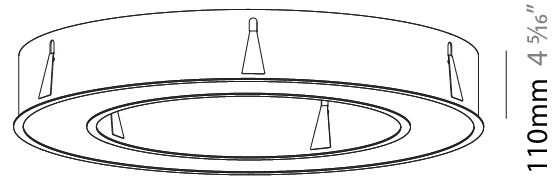

GENERAL

Series: Glorious
Subseries: Glorious 150
Partner: Prolicht
Division: Architectural
Installation: Recessed
Product Type: Ceiling Recessed
Mounting Location: Ceiling
Light Distribution: Direct

PHYSICAL

Shape: Round
Diameter (mm): 970
Diameter (in): 38 ³/₁₆
Height (mm): 110
Height (in): 4 ⁵/₁₆
Min. Recessing Depth (mm): 120
Min. Recessing Depth (in): 4 ³/₄
Weight (kg): 11.164
Weight (lbs): 24.61
Diffuser: [PMMA - Opal or Micro-Prism](#)
Fixture Finish: [SSR / BKV / CWI / CRY / HAB / UFT / ITA / RUA / FTG / MYG / LOD / PUS / FRO / FUP / KIA / POP / BLS / SPG / MEY / GOH / CHC / COM / ABZ / JAG / OBR / MOS / ROR](#)
Fixture Material: [PMMA / Aluminum](#)
Cut-out Measurements: Dia. 960mm / 37 13/16"

ELECTRICAL

Lamp Type: LED (Zhaga Standard)
Input Wattage (W): 44.1
Total Output Wattage (W): 36 / 28.8 (3500K)
Dimming: [0-10V Dimming / Phase Dimming (120Vac Only)](#)
Driver Included: Yes
Driver Location: Integrated
Driver Type: Constant Current - 120 / 277Vac
Driver Class: Class 2
Input Voltage (V): 120 - 277
Constant Current (MA): 350 / 900 (3500K)

LED

Color Temperature (°K): [2700 / 3000 / 3500 / 4000](#)
Max. Delivered Lumen (lm): Max 4008
Nominal Lumen (lm): Max 6045
CRI: >90 CRI
Efficiency (%): 65
Lamp Life (hrs): 50000

OPTICAL

RATINGS AND CERTIFICATIONS

Certified By: Certified for North American Standards
IP rating: IP20

PROJECT
TYPE
SPECIFIER
QUANTITY
DATE

Ø 628mm 24 ³/₄"

Ø 970mm 38 ³/₁₆ "

110mm 4 ⁵/₁₆"

960mm x 640mm
37 ¹³/₁₆" x 25 ³/₁₆"

120mm
4 ³/₄"

10 - 15mm
³/₈" - ⁹/₁₆"